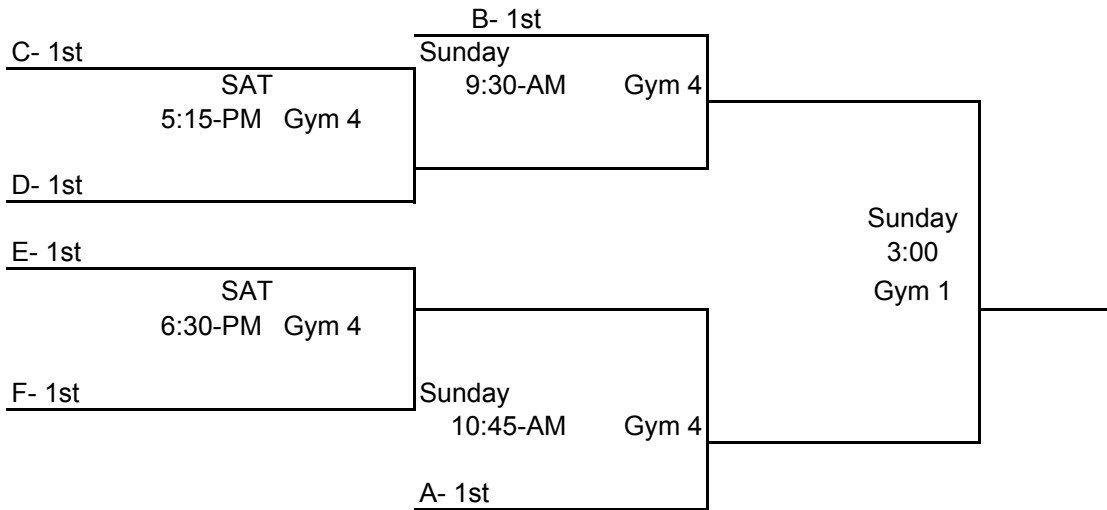

SOONER CAGER CLASSIC 15 UNDER

GOLD DIVISION

SILVER DIVISION

SOONER CAGER CLASSIC 15 UNDER

BRONZE DIVISION