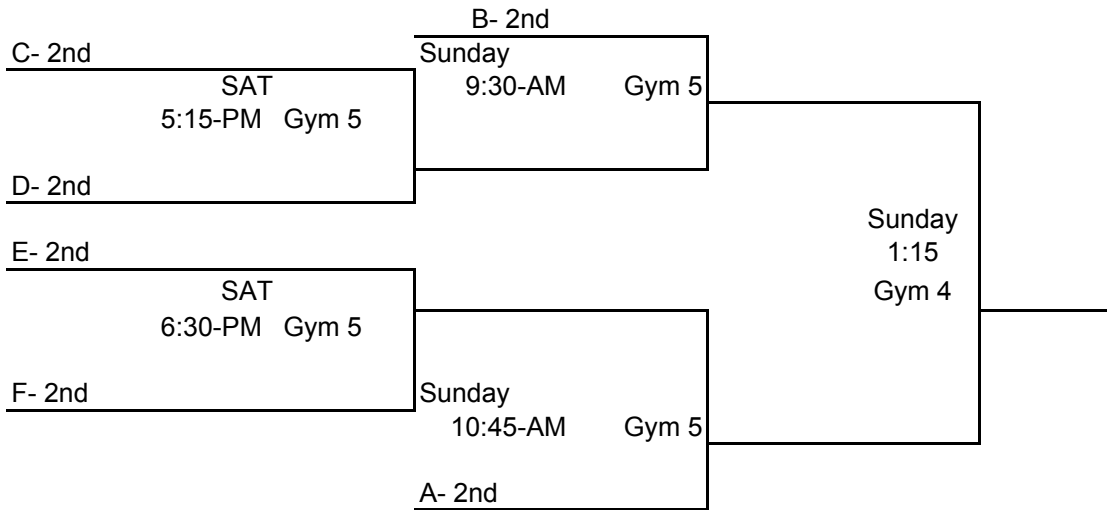

SOONER CAGER CLASSIC 15 UNDER

GOLD DIVISION

SILVER DIVISION

SOONER CAGER CLASSIC 15 UNDER

BRONZE DIVISION